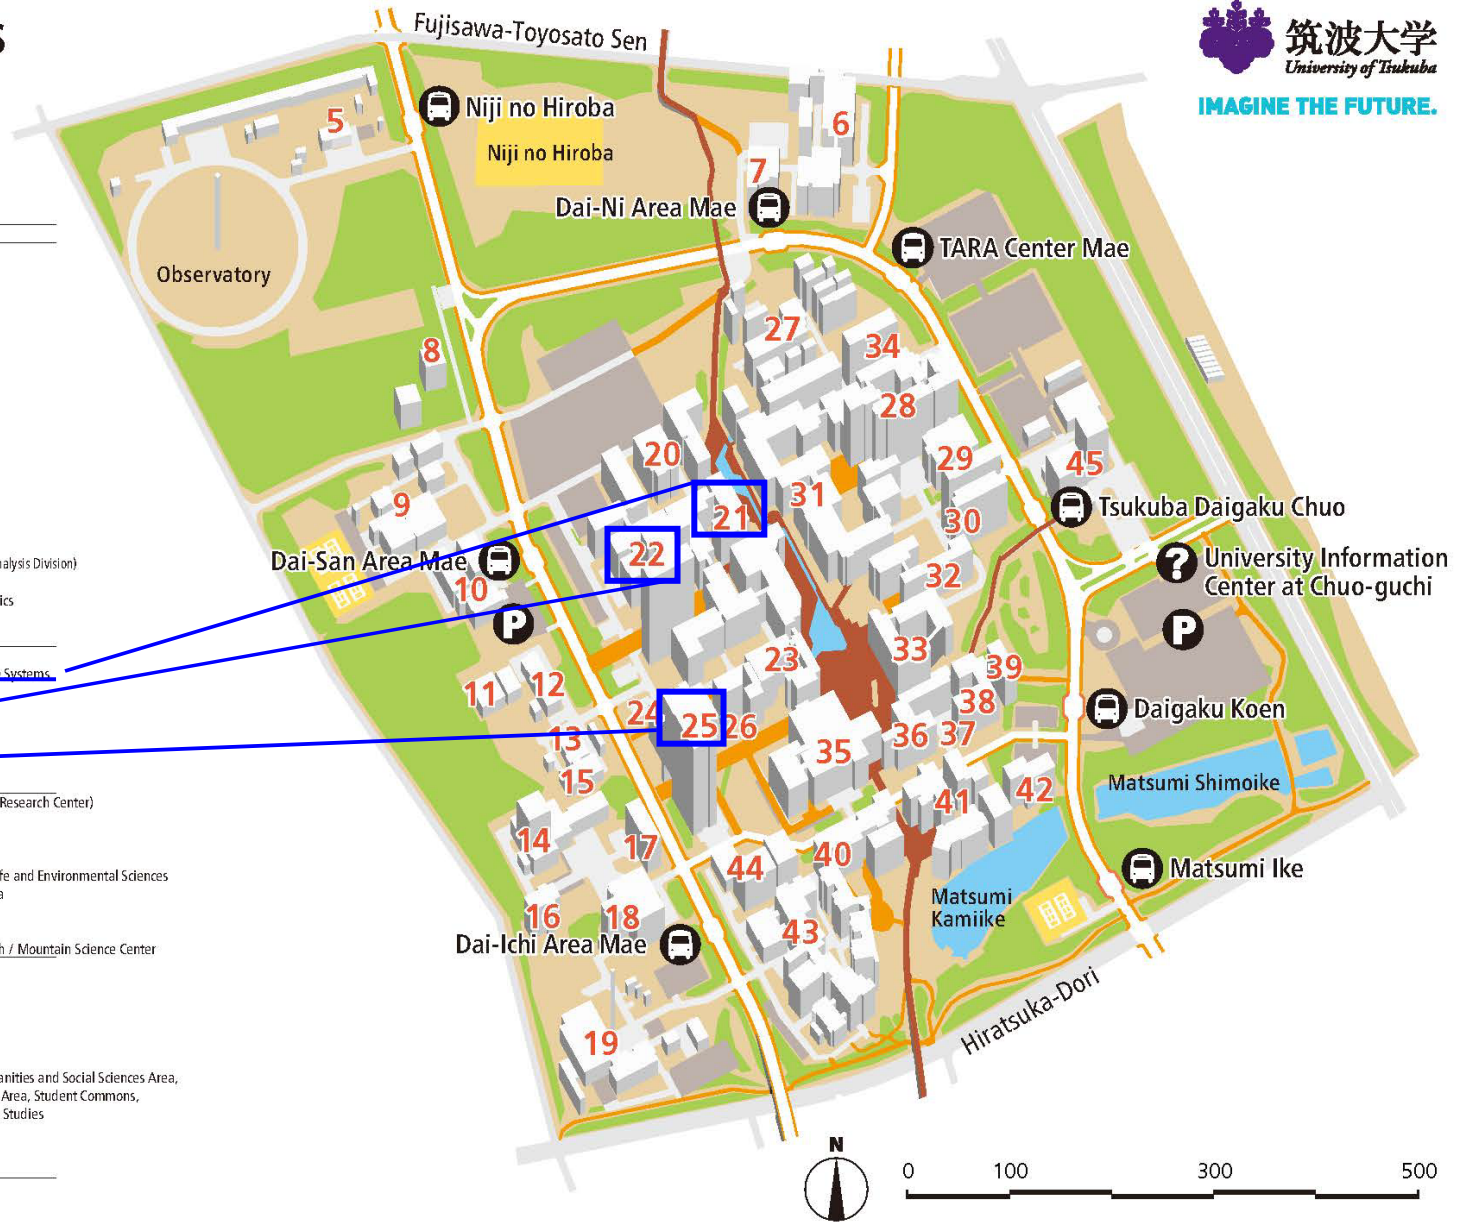

Tsukuba Campus Map

Degree Programs in Systems and Information Engineering Examination Rooms

Tsukuba Campus Central Area

Area Name	Name of Facility	
Research Center Area	5 Center for Research in Isotopes and Environmental Dynamics (Environmental Dynamics & Prediction Section)	
	6 Life Science Center for Survival Dynamics, Tsukuba Advanced Research Alliance (TARA)	
	7 Tsukuba Industrial Liaison and Cooperative Research Center	
	8 Plant-based Material Production Research Building	
	9 Plasma Research Center	
	10 Algae Biomass and Energy System R & D Center	
	11 Empowerment Studio	
	12 Research Facility Center for Science and Technology (Engineering Workshop Division)	
	13 Research Facility Center for Science and Technology (Cryogenics Division)	
	14 Research Facility Center for Science and Technology (Applied Accelerator Division)	
	15 Cooperative Research Building C	
	16 Research Facility Center for Science and Technology (Chemical Analysis Division)	
	17 Project and Research Building	
	18 Center for Research in Isotopes and Environmental Dynamics (Radioisotope Research Section)	
	19 University of Tsukuba Archives / Energy Plant	
	Area 3	20 Third Gymnasium
		21 Buildings 3A-3D, G, 3K, 3L / Academic Service Office for the Systems and Information Engineering Area
		22 Institutes of Engineering Sciences
		23 Natural Sciences Building
24 Cooperative Research Building D		
25 Laboratory of Advanced Research B		
26 Cybernetics Research Building		
Area 2	27 Tsukuba-Plant Innovation Research Center (T-PIRC) (Gene Research Center)	
	28 Institutes of Biological and Agricultural Sciences	
	29 First Gymnasium	
	30 Laboratory of Advanced Research A	
	31 Buildings 2A-2E, 2G, 2H / Academic Service Office for the Life and Environmental Sciences Area, Academic Service Office for the Humanities and Social Sciences Area	
	32 Masters' Programs in Humanities and Social Sciences	
	33 Institutes of Human Sciences	
	34 Laboratory for Environmental Disaster Prevention Research / Mountain Science Center	
	Area 1	35 Central Library
		36 Institutes of Humanities and Social Sciences
37 Joint Use Facility Building A		
38 Cooperative Research Building A		
39 Joint Use Facility Building D		
40 Buildings 1D-1G / Student Plaza		
41 Buildings 1A-1C, 1H / Academic Service Office for the Humanities and Social Sciences Area, Academic Service Office for the Pure and Applied Sciences Area, Student Commons, Academic Support Center for the School of Comprehensive Studies		
42 Students' Club House (cultural)		
43 Institutes of Natural Sciences		
44 Center for Computational Sciences		
Administration Center Area		45 Administration Center, Annex Building